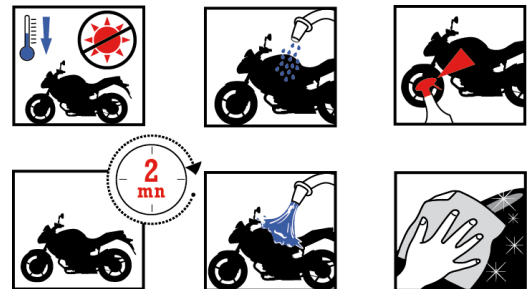

MOTO WASH

- Powerful multi surface Cleaner
- Foam formula
- High degreasing power
- Leaves no marks
- Removes all types of dirt (mosquitos, grease, dust, mud, sand, etc...)
- Suitable for painted, plastic and varnished fairings